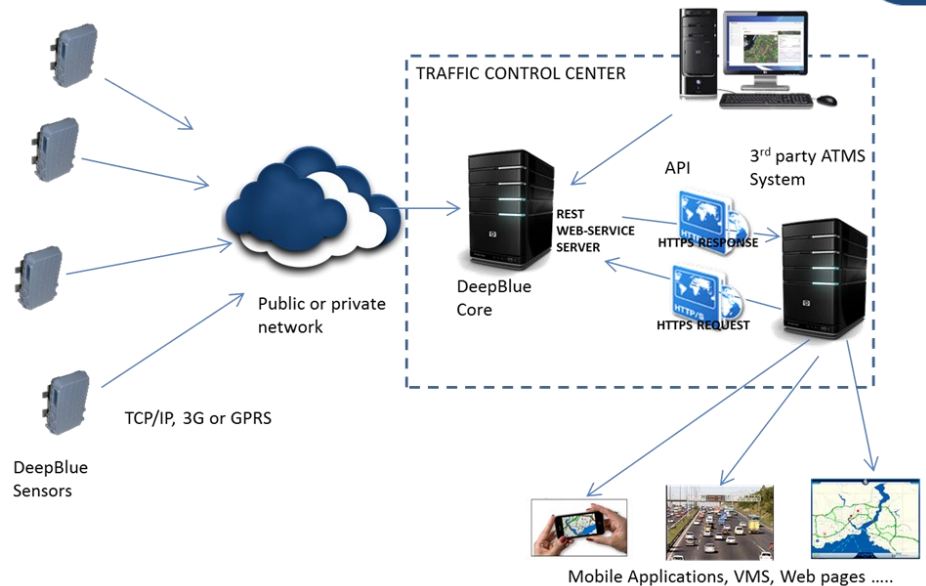

DeepBlue Core ^{v2t}

DATA

- Optimized for DeepBlue & RTMS
- Advanced algorithms for travel-time generation
- Congestion alarms and warnings
- Multi-algorithmics for diverse infrastructure
- Quality Factor for statistics diagnostics
- Automatic adaptive intervals
- Traffic data including numerous reports

SETUP/SYSTEM

- Web-based solution
- Different User levels
- Multi-language support
- Multiple simultaneous sessions
- GPS –based setup
- Linux, MySQL
- Local install at Traffic control center
- Clouding at Virtual Control Center
- IP-based network; FTP, SSH, TCP Socket

DIAGNOSTICS

- Health monitoring
- Battery level alarms
- Data transfer logs
- Reboot logs
- Modem diagnostics
- Dynamic IP-updates
- Automatic email notifications

VISUALIZATION

- Google Maps (requires license)
- OSM
- Graphs

OUTPUT

- Integration through Web services
- Excel for report/data download

System	Guidelines
Processor	Dual
CPU/CLOCK	2.60 GHz Octa-
Controller	12 Gb/s RAID
Communication	Gigabit Ethernet
RAM	32 GB
OS	Linux

DB Core

With our dedication to continuous development the specifications are subject to change. To verify the current information please visit www.deepbluesensor.com

Passionately designed by

trafficnow®